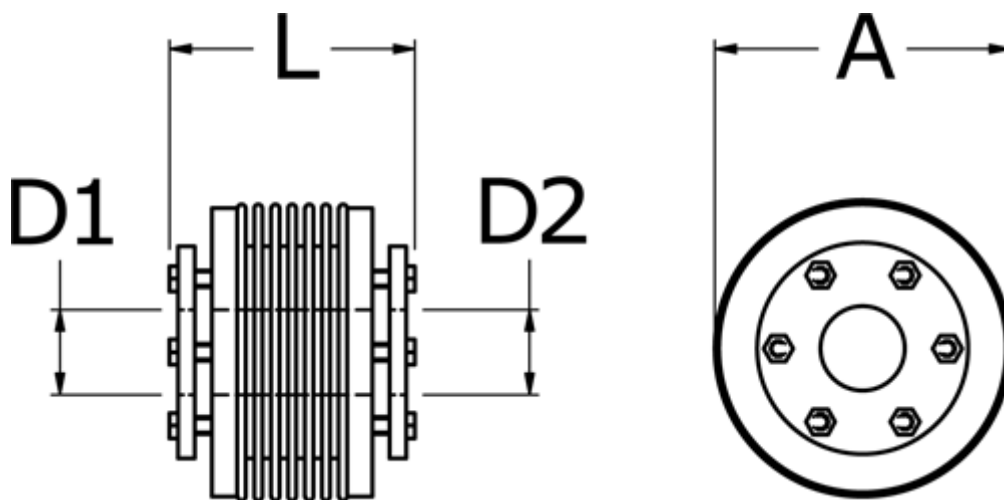

Data Sheet

Article number: 3330508001705570

Description: Bellow coupling type 5 size800
Length 170 mm, bore 55/70 mm

Measures

A	= 157
D1	= 55
D2	= 70
L	= 170
Nom. torque NM (Tkn)	= 800